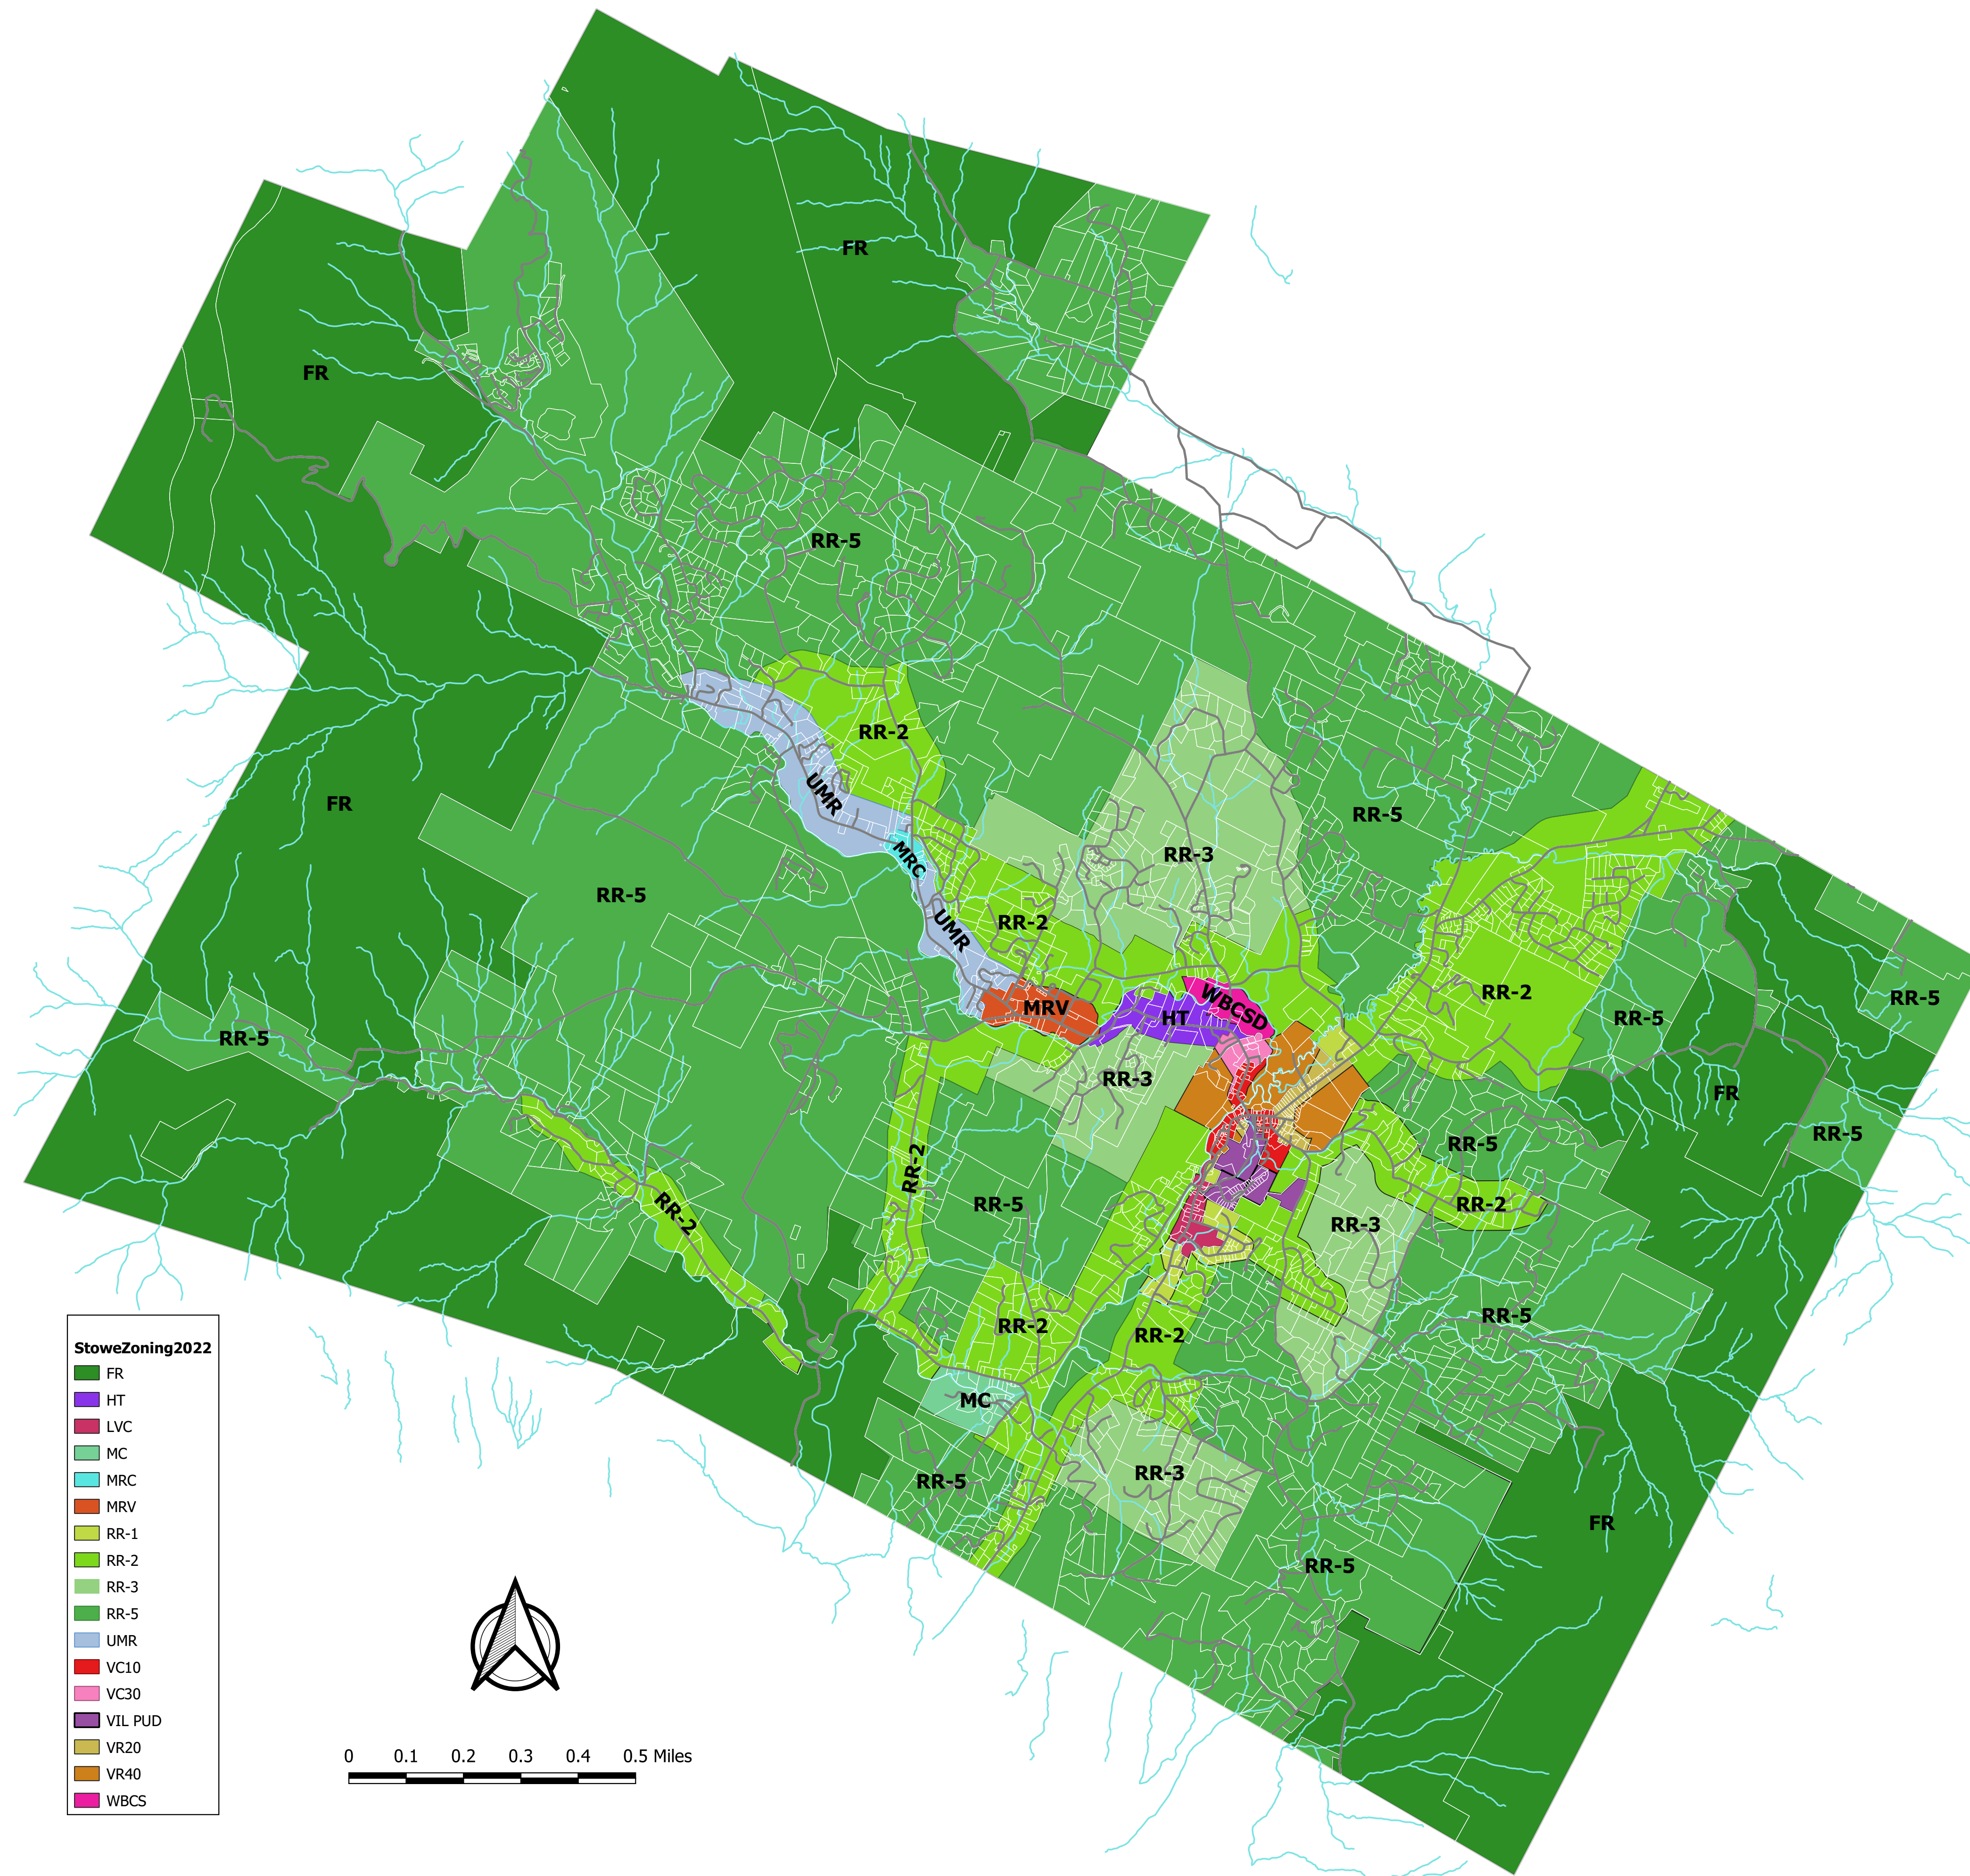

**TOWN OF STOWE  
PRIMARY ZONING DISTRICTS  
Adopted 5/23/22  
Effective 6/13/22**

- StoweZoning2022**
- FR
  - HT
  - LVC
  - MC
  - MRC
  - MRV
  - RR-1
  - RR-2
  - RR-3
  - RR-5
  - UMR
  - VC10
  - VC30
  - VIL PUD
  - VR20
  - VR40
  - WBCS